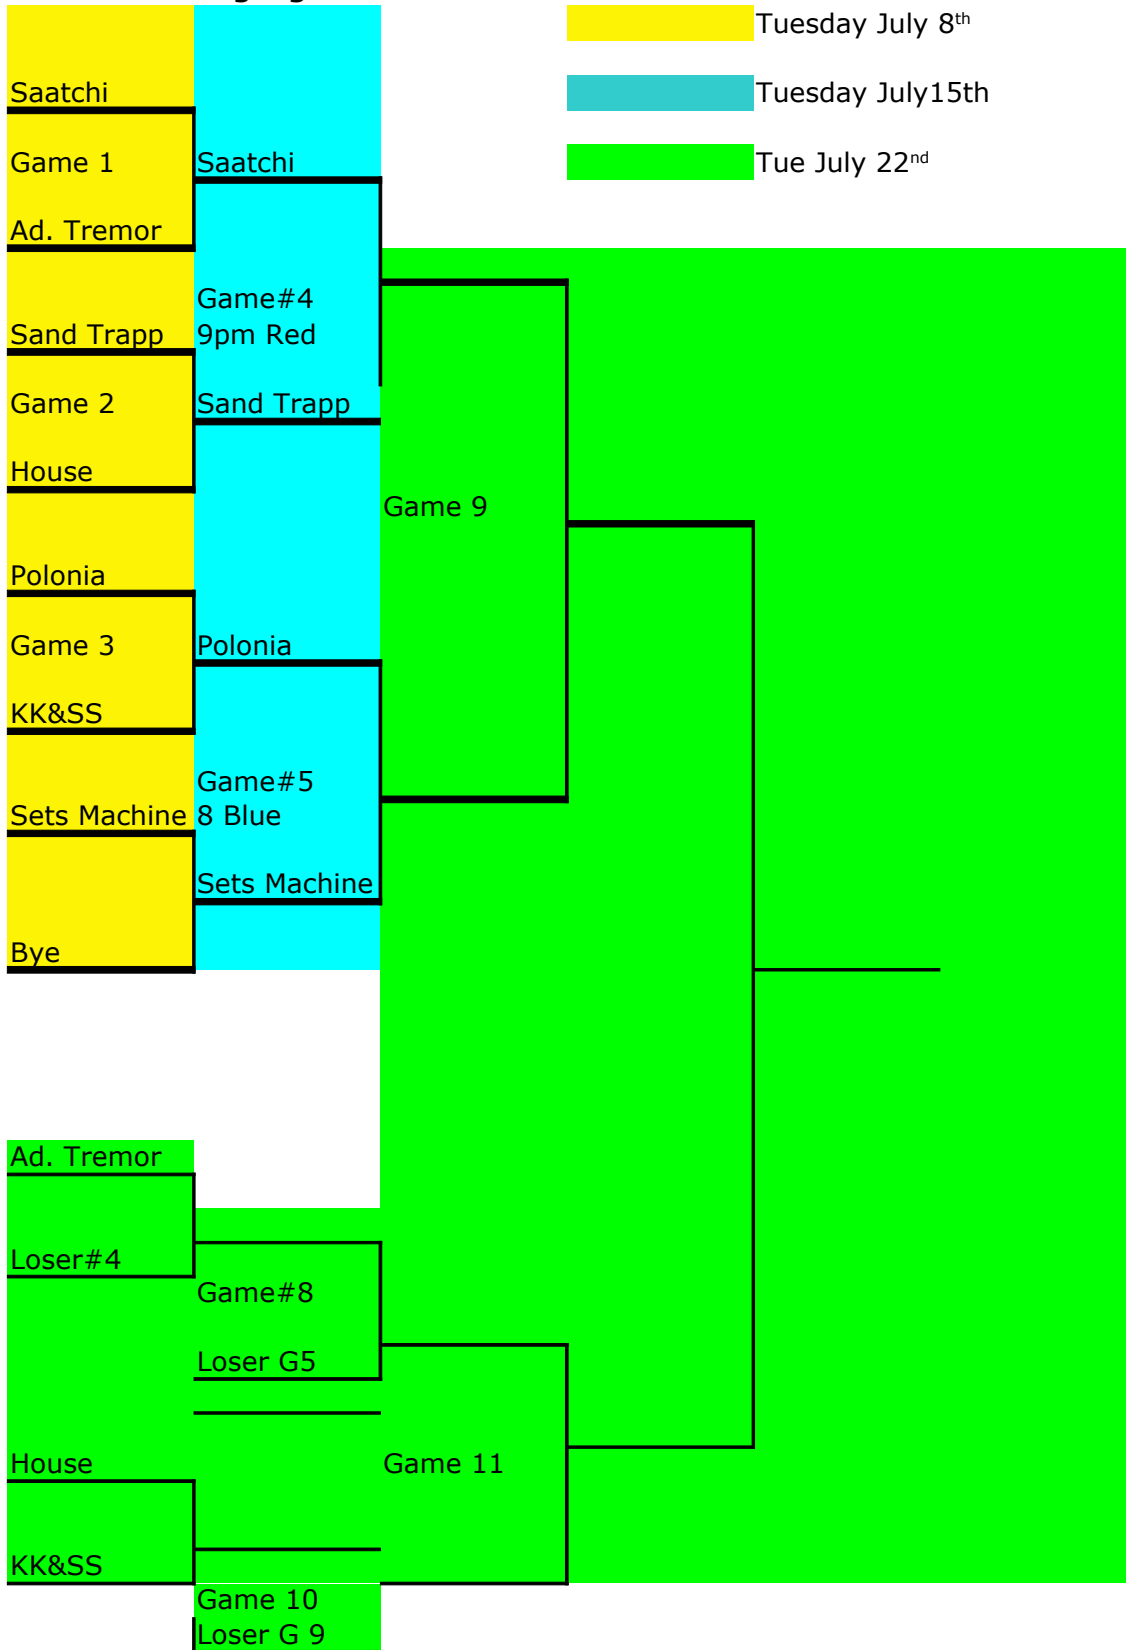

Ipanema Div

Monday July 7th

Monday July 14th

Taganga Div

 Tuesday July 8th

 Tuesday July 15th

 Tue July 22nd

Catalina Division

- Tuesday July 8th
- Tuesday July 15th
- Tue July 22nd

Monday

Bondi

Monday July 14th

Mercer

7pm Red
U.N.

Winner

Bucket

9pm Blue
Winner

8pm Yellow

Serves U right

Loser
vs.
Loser

Tuesday

Kauai

Tuesday July 14th

Kings of Beach

7pm Red
Louie's

Winner

Idigyomama

9pm Blue
Winner

8pm Yellow

Tuesday's Preferred

Loser
vs.
Loser