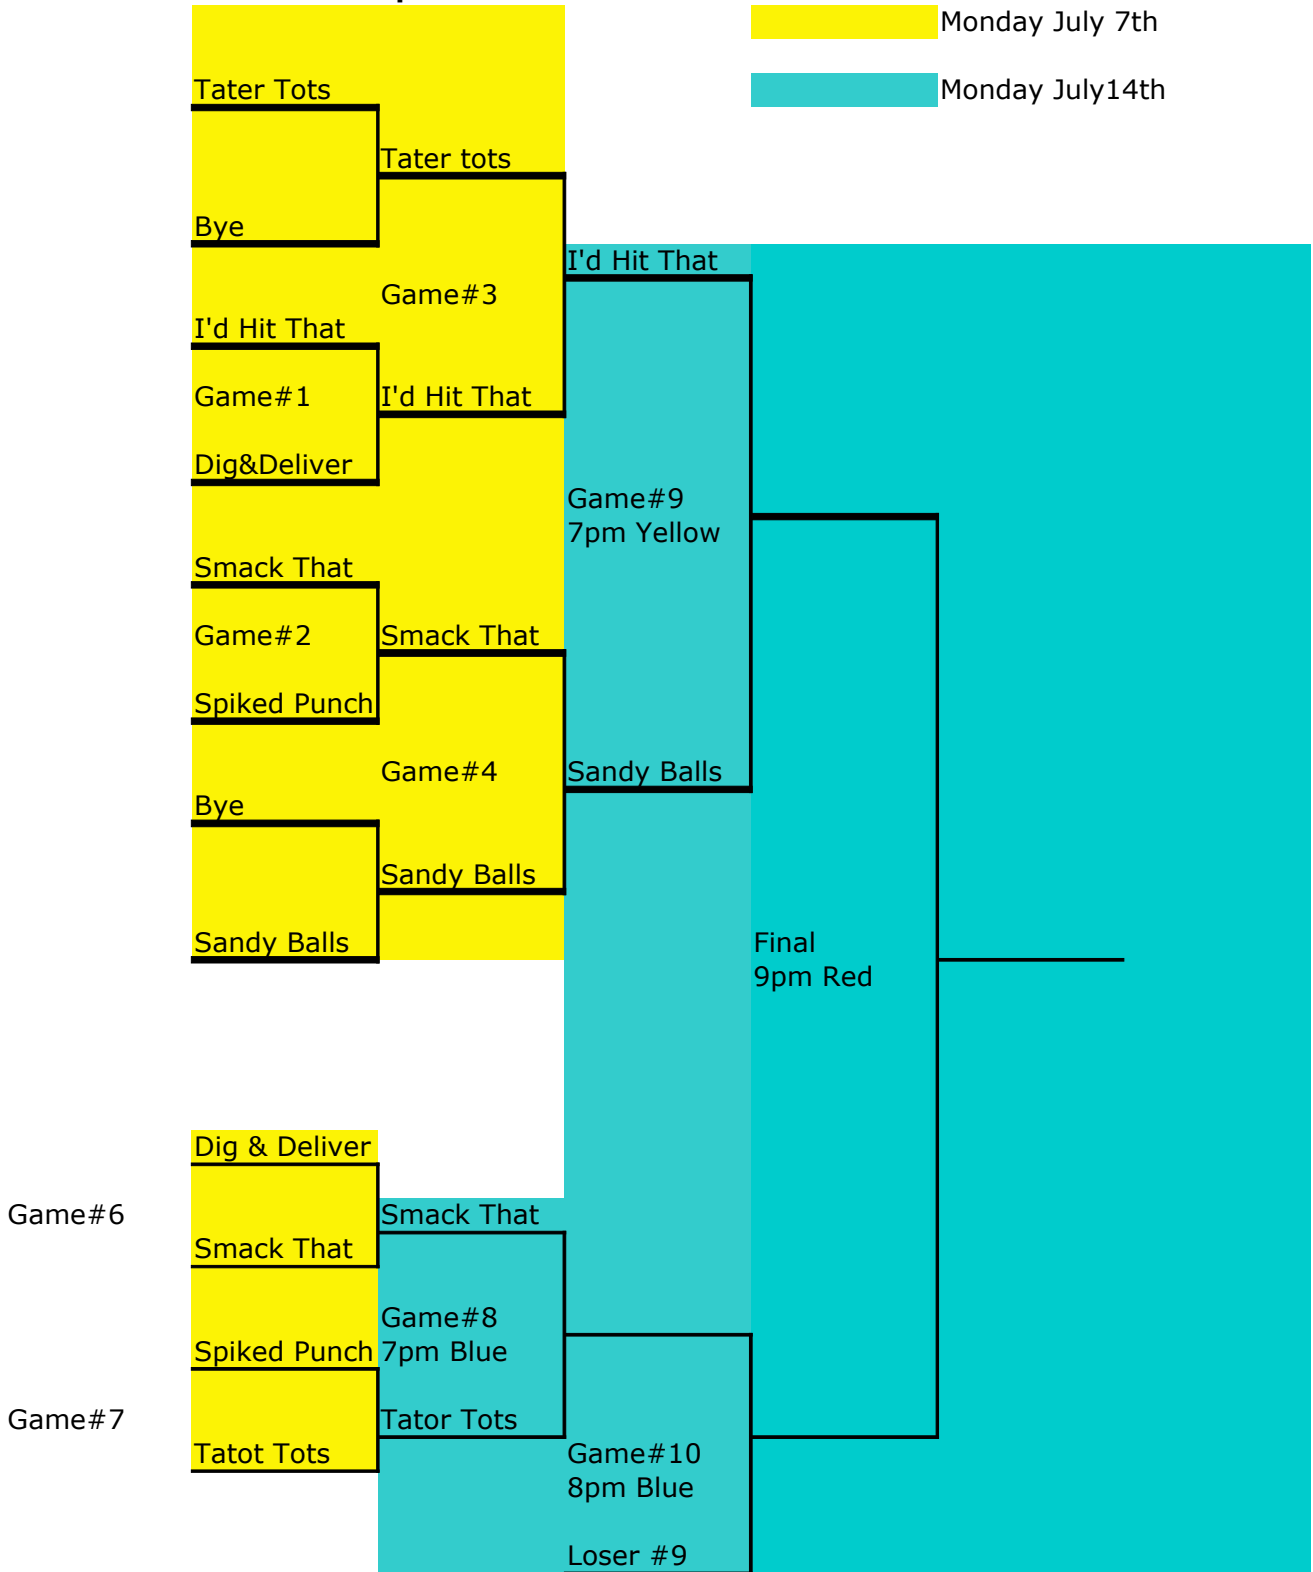

Ipanema Div

Monday July 7th

Monday July 14th

Taganga Div

 Tuesday July 8th

 Tuesday July 15th

 Tue July 22nd

Catalina Division

- Tuesday July 8th
- Tuesday July 15th
- Tue July 22nd

Monday

Bondi

Monday July 14th

Mercer

7pm Red
U.N.

Winner

Bucket

9pm Blue
Winner

8pm Yellow

Serves U right

Loser
vs.
Loser

Tuesday

Kauai

Tuesday July 14th

Kings of Beach

7pm Red
Louie's

Winner

Idigyomama

9pm Blue
Winner

8pm Yellow

Tuesday's Preferred

Loser
vs.
Loser