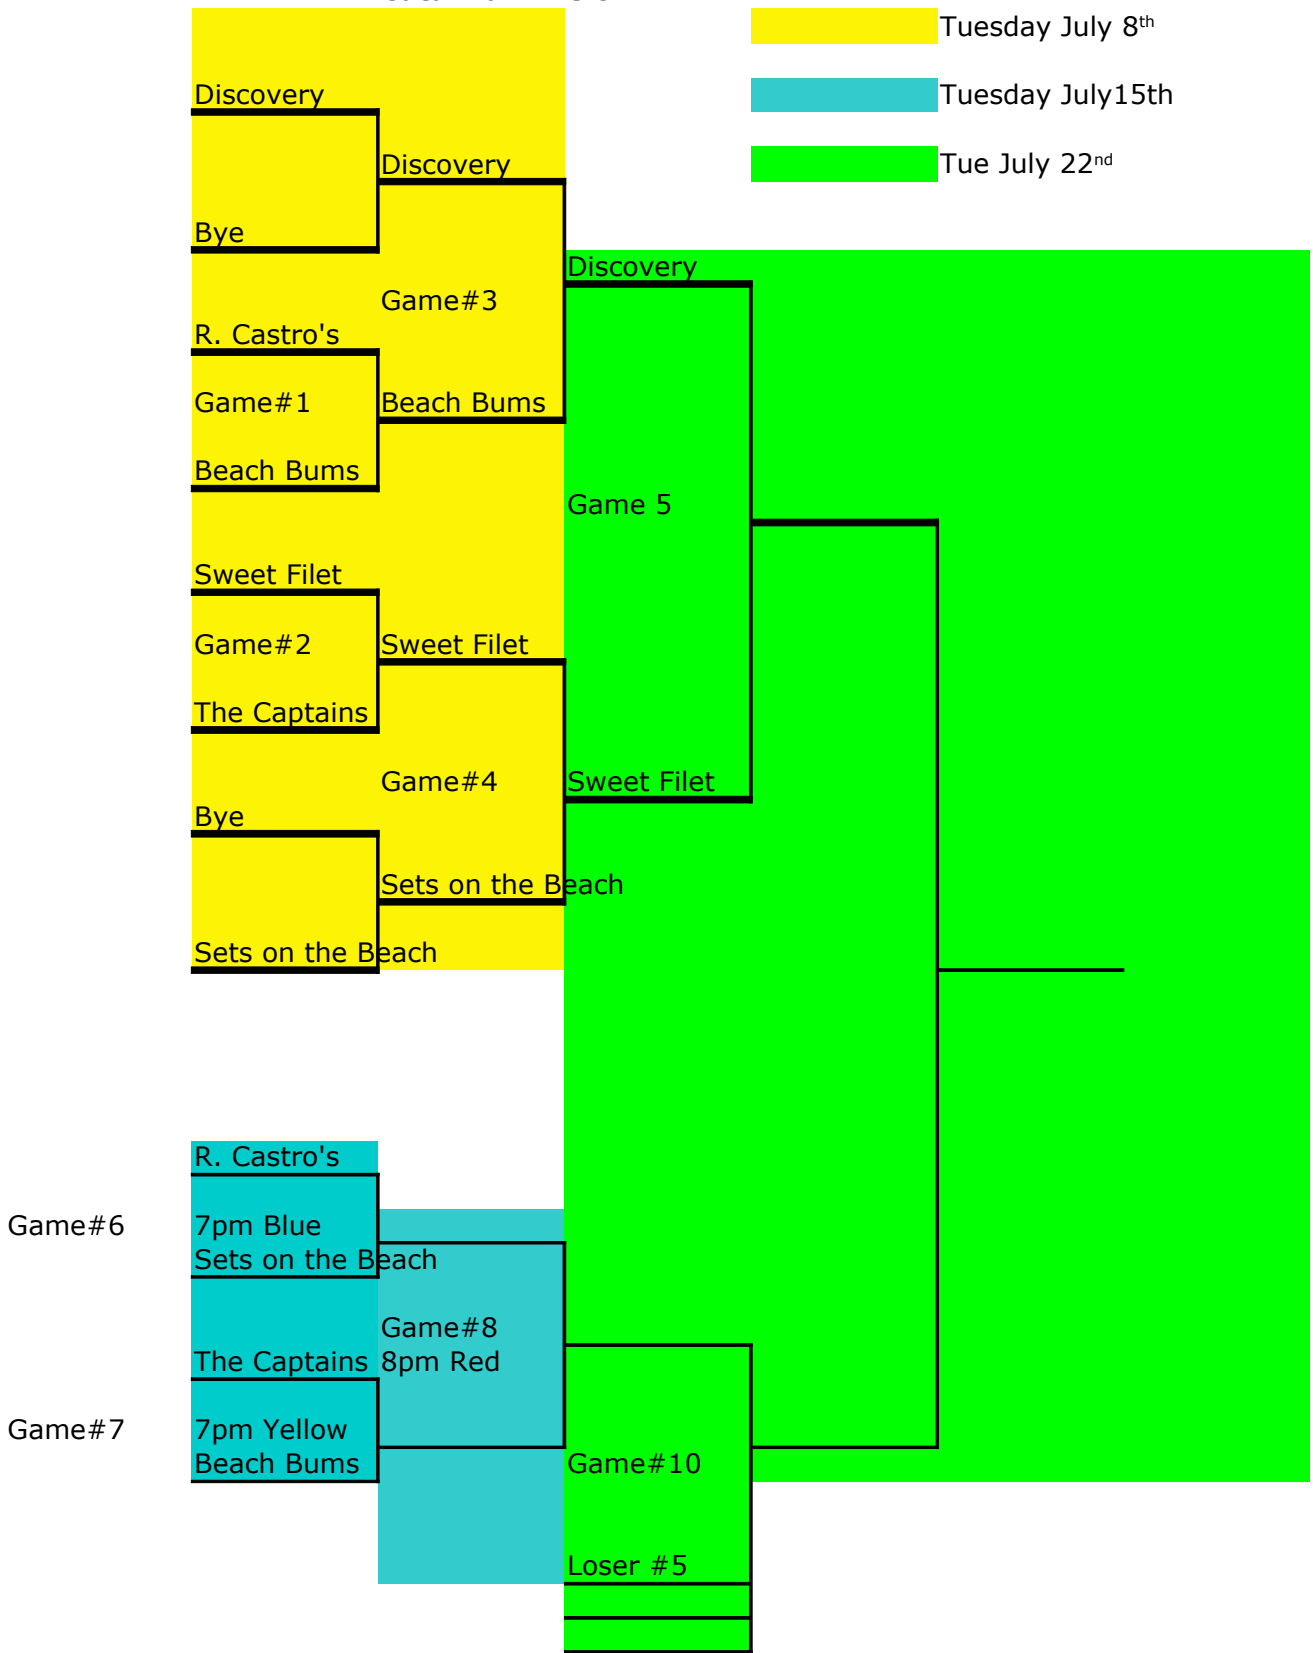

Ipanema Div

Monday July 7th

Monday July 14th

Taganga Div

 Tuesday July 8th

 Tuesday July 15th

 Tue July 22nd

Catalina Division

- Tuesday July 8th
- Tuesday July 15th
- Tue July 22nd

Monday

Bondi

Monday July 14th

Mercer

7pm Red
U.N.

Winner

Bucket

9pm Blue
Winner

8pm Yellow

Serves U right

Loser
vs.
Loser

Tuesday

Kauai

Tuesday July 14th

Kings of Beach

7pm Red
Louie's

Winner

Idigyomama

9pm Blue
Winner

8pm Yellow

Tuesday's Preferred

Loser
vs.
Loser